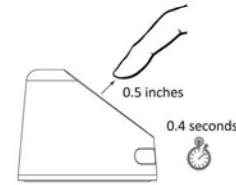

muirsis

Infection Control Faucet
Zero Touch™

Start Water Flow

Start Continuous Water Flow

**Change Water Temperature
and Water Flow**

For the sensors to operate properly, your finger must be held right below the LED, at a height of 0.5 inches. Your finger must be held steadily for a duration of 0.4 seconds.